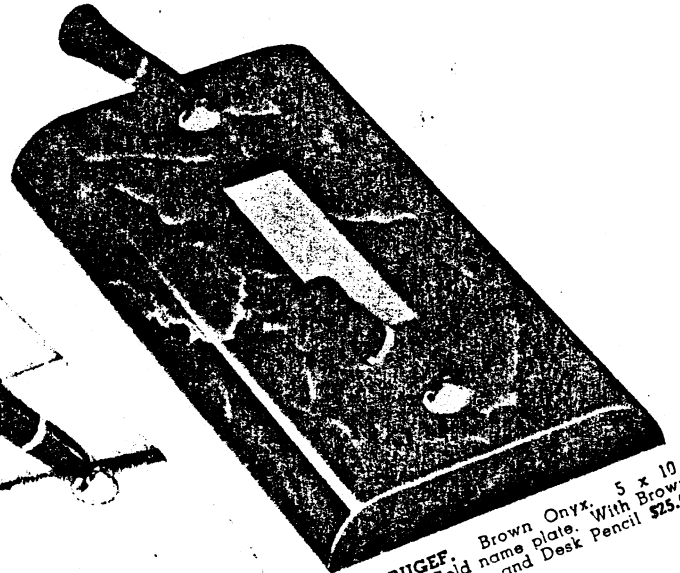

T220 ADEKU. Colored Pedrara Onyx. 4 3/4 x 9 1/2 inches. Gold pencil grooves. With LIFETIME Pen and SLD Pencil $25.00.

T160 BUGEJ. Brown Onyx. 5 x 10 inches. Gold name plate. With Brown LIFETIME Pen and Desk Pencil $25.00.